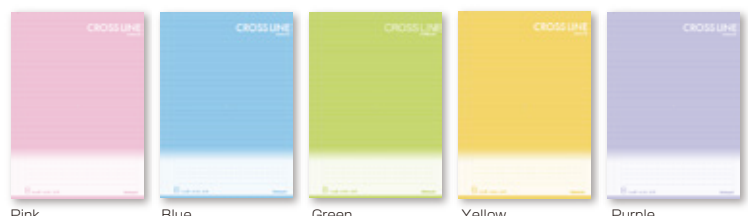

Pink Blue Green Yellow Purple

CROSS LINE NOTEBOOK
5 pcs PACK / B5/ 6mm

B502B-5P

Each 1 pc of Pink/ Blue/ Green/ Yellow/ Purple
Size: Semi B5/ Thickness of sheet: 64g/m2
Number of sheets: 30
Measurement: 0.030m3/ Qty/ Ctn: 1/32

5 pcs
PACK

Pink Blue Green Yellow Purple