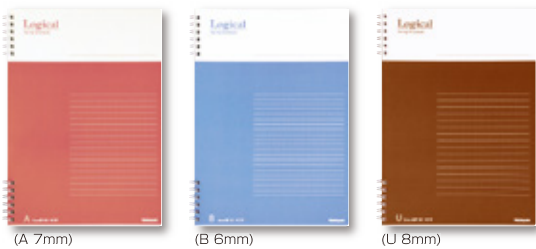

(A 7mm)

(B 6mm)

SWING LOGICAL W RING NOTEBOOK B5/ 40 sheets

NW-B501A (line 7mm)
NW-B501B (line 6mm)
NW-B501U (line 8mm)

Color: Pink (line 7mm) / Blue (line 6mm) / Brown (line 8mm)
Size: B5/ Thickness of sheet: 70g/m²
Number of sheets: 40
Measurement: 0.016m³/ Qty/ Ctn: 10/60

(A 7mm)

(B 6mm)

(U 8mm)

SWING LOGICAL W RING MEMO A5/ 50 sheets

COC-NW-A501TB

Size: A5/ Thickness of sheet: 70g/m²
Number of sheets: 50
Measurement: 0.020m³/ Qty/ Ctn: 10/80