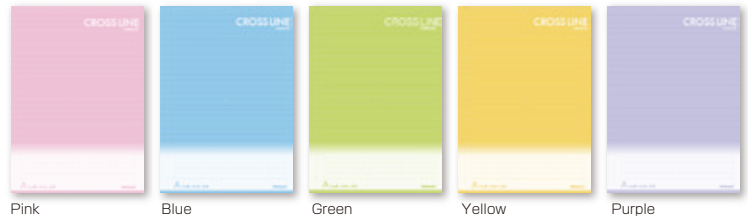

5 pcs
PACK

Red Dark Blue Blue Green Orange Dark Violet

SWING LOGICAL NOTEBOOK STANDARD
PASTEL 5 pcs PACK / B5/ 7mm/ 6mm

B525A-5P (line 7mm)
B525B-5P (line 6mm)

Each 1 pc of Soft Pink/ Soft Blue/ Soft Green/
Soft Yellow/ Soft Violet
Size: Semi B5/ Thickness of sheet: 70g/m2
Number of sheets: 30
Measurement: 0.032m3/ Qty/ Ctn: 1/32

5 pcs
PACK

Soft Pink Soft Blue Soft Green Soft Yellow Soft Violet

CROSS LINE Swing® notebook

WRITING NEATLY, THEN, EASY TO READ

Easy to use with 3 characteristics!!
[Cross Line Notebook] for writing any words neatly

7mm

6mm

CROSS LINE NOTEBOOK
5 pcs PACK / B5/7mm

B502A-5P

Each 1 pc of Pink/ Blue/ Green/ Yellow/ Purple
Size: Semi B5/ Thickness of sheet: 64g/m2
Number of sheets: 30
Measurement: 0.030m3/ Qty/ Ctn: 1/32

5 pcs
PACK

Pink Blue Green Yellow Purple

CROSS LINE NOTEBOOK
5 pcs PACK / B5/ 6mm

B502B-5P

Each 1 pc of Pink/ Blue/ Green/ Yellow/ Purple
Size: Semi B5/ Thickness of sheet: 64g/m2
Number of sheets: 30
Measurement: 0.030m3/ Qty/ Ctn: 1/32